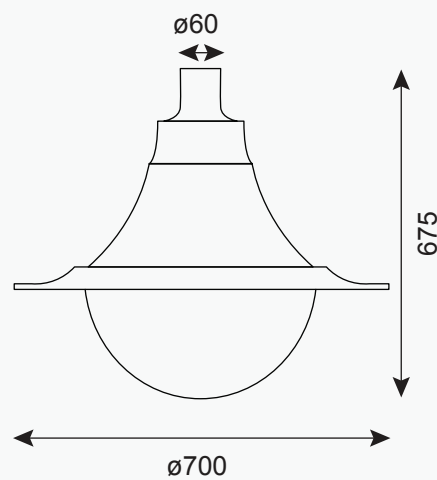

Provincial

Technical Specification

*all dimensions in mm

Casing material	Die-Cast Aluminium, Aluminium Sheet Rotating Cover
Ingress Protection	IP65 Optical Block, Gear Compartment IP54
Operating Frequency	50/60Hz
Colour Rendering	>70-80
Operating Temperature	-25°C - +50°C

TECHNICAL DATA

Power	System Luminous Efficiency
30W-50W	90lm/W