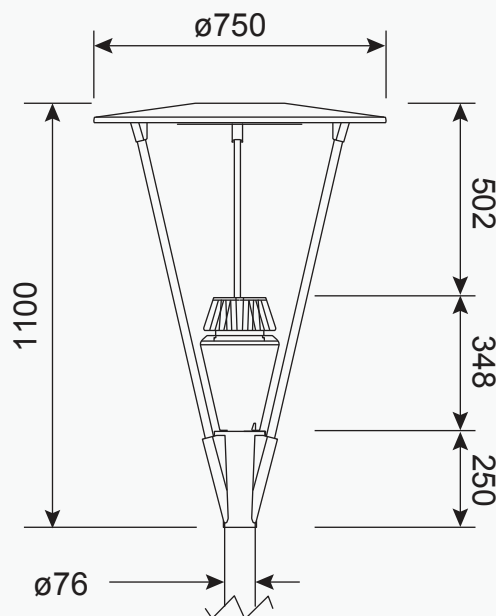

Refracto

Technical Specification

*all dimensions in mm

Casing material	Die-Cast Aluminium Housing ADC12, Highly Polished PC Reflector
Driver	Built-in constant driver
Additional Features	Symmetrical or Asymmetrical Reflector
Ingress Protection	IP65
Colour Rendering	Ra >70

Power	59W	75W
Lumen	5900lm	7500lm