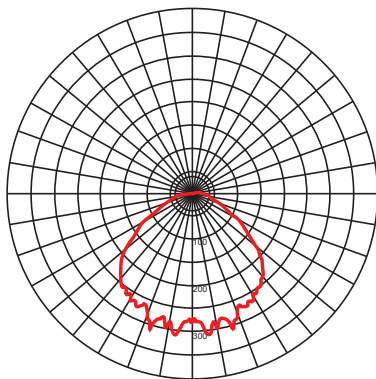

NEW !

Provo BT Series

Technical Specification

Provo B

Provo C

LED

Type:	Provo B	Provo C
Watts	40 - 90W	40 - 90W
Lumens	110lm/W	110lm/W
CCT	3000K - 6500K	3000K - 6500K
Ingress Protection	IP66	IP66
Impact Protection	IK08	IK08
Weight	5kg	5.4kg
Material	Die-Casting Aluminium	Die-Casting Aluminium
Installation Spigot	According to requirements	According to requirements