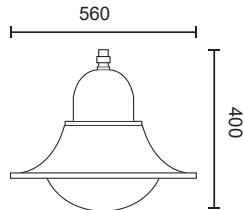

NEW !

Provo BT Series

Technical Specification

Provo B

Provo C

LED

Type:	Provo B	Provo C
Watts	40 - 90W	40 - 90W
Lumens	110lm/W	110lm/W
CCT	3000K - 6500K	3000K - 6500K
Ingress Protection	IP66	IP66
Impact Protection	IK08	IK08
Weight	5kg	5.4kg
Material	Die-Casting Aluminium	Die-Casting Aluminium
Installation Spigot	According to requirements	According to requirements