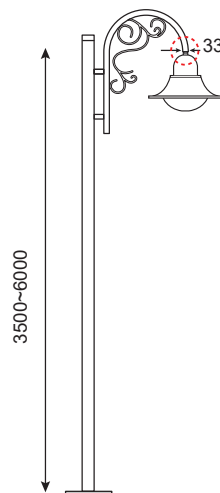

NEW !

Provo BT Series

Technical Specification

Provo B

Provo C

LED

Type:	Provo B	Provo C
Watts	40 - 90W	40 - 90W
Lumens	110lm/W	110lm/W
CCT	3000K - 6500K	3000K - 6500K
Ingress Protection	IP66	IP66
Impact Protection	IK08	IK08
Weight	5kg	5.4kg
Material	Die-Casting Aluminium	Die-Casting Aluminium
Installation Spigot	According to requirements	According to requirements