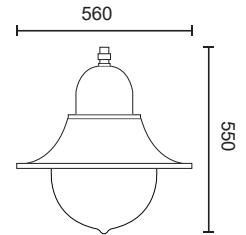

NEW !

Provo BT Series

Technical Specification

Provo B

Provo C

LED

Type:	Provo B	Provo C
Watts	40 - 90W	40 - 90W
Lumens	110lm/W	110lm/W
CCT	3000K - 6500K	3000K - 6500K
Ingress Protection	IP66	IP66
Impact Protection	IK08	IK08
Weight	5kg	5.4kg
Material	Die-Casting Aluminium	Die-Casting Aluminium
Installation Spigot	According to requirements	According to requirements