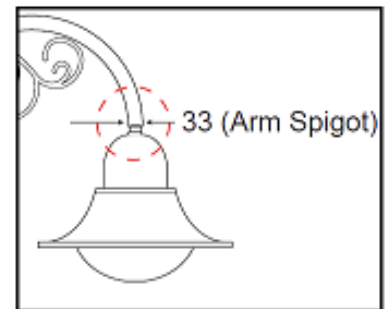

NEW !

Provo BT Series

Technical Specification

Provo B

Provo C

LED

Type:	Provo B	Provo C
Watts	40 - 90W	40 - 90W
Lumens	110lm/W	110lm/W
CCT	3000K - 6500K	3000K - 6500K
Ingress Protection	IP66	IP66
Impact Protection	IK08	IK08
Weight	5kg	5.4kg
Material	Die-Casting Aluminium	Die-Casting Aluminium
Installation Spigot	According to requirements	According to requirements