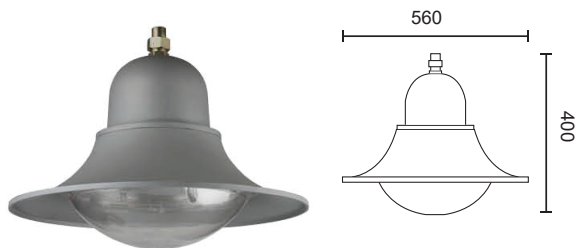

Provo BT Series

Technical Specification

Provo A

Provo B

LED

Type:	Provo A	Provo B
Watts	20 - 80W	20 - 80W
Lumens	110lm/W	110lm/W
CCT	3000K - 6500K	3000K - 6500K
Ingress Protection	IP66	IP66
Impact Protection	IK08	IK08
Weight	5kg	5.4kg
Material	Die-Casting Aluminium	Die-Casting Aluminium
Installation Spigot	According to requirements	According to requirements