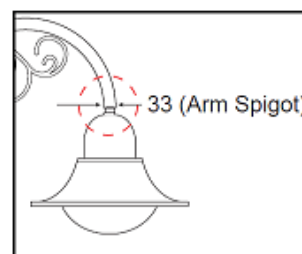

Provo BT Series

Technical Specification

Provo A

Provo B

LED

Type:	Provo A	Provo B
Watts	20 - 80W	20 - 80W
Lumens	110lm/W	110lm/W
CCT	3000K - 6500K	3000K - 6500K
Ingress Protection	IP66	IP66
Impact Protection	IK08	IK08
Weight	5kg	5.4kg
Material	Die-Casting Aluminium	Die-Casting Aluminium
Installation Spigot	According to requirements	According to requirements