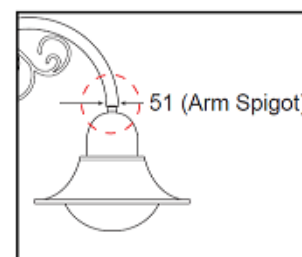

Provo BT Series

Technical Specification

Provo A

Provo B

LED

Type:	Provo A	Provo B
Watts	20 - 80W	20 - 80W
Lumens	110lm/W	110lm/W
CCT	3000K - 6500K	3000K - 6500K
Ingress Protection	IP66	IP66
Impact Protection	IK08	IK08
Weight	5kg	5.4kg
Material	Die-Casting Aluminium	Die-Casting Aluminium
Installation Spigot	According to requirements	According to requirements