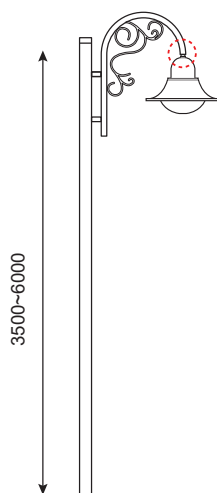

Provo BT Series

Technical Specification

Provo A

Provo B

LED

Type:	Provo A	Provo B
Watts	20 - 80W	20 - 80W
Lumens	110lm/W	110lm/W
CCT	3000K - 6500K	3000K - 6500K
Ingress Protection	IP66	IP66
Impact Protection	IK08	IK08
Weight	5kg	5.4kg
Material	Die-Casting Aluminium	Die-Casting Aluminium
Installation Spigot	According to requirements	According to requirements