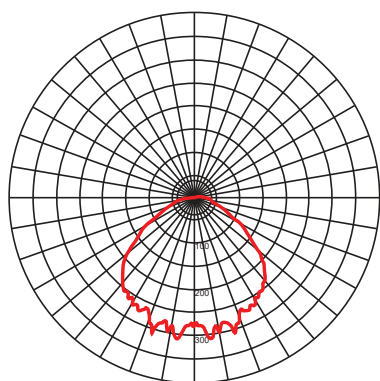

Provo BT Series

Technical Specification

Provo A

Provo B

LED

Type:	Provo A	Provo B
Watts	20 - 80W	20 - 80W
Lumens	110lm/W	110lm/W
CCT	3000K - 6500K	3000K - 6500K
Ingress Protection	IP66	IP66
Impact Protection	IK08	IK08
Weight	5kg	5.4kg
Material	Die-Casting Aluminium	Die-Casting Aluminium
Installation Spigot	According to requirements	According to requirements